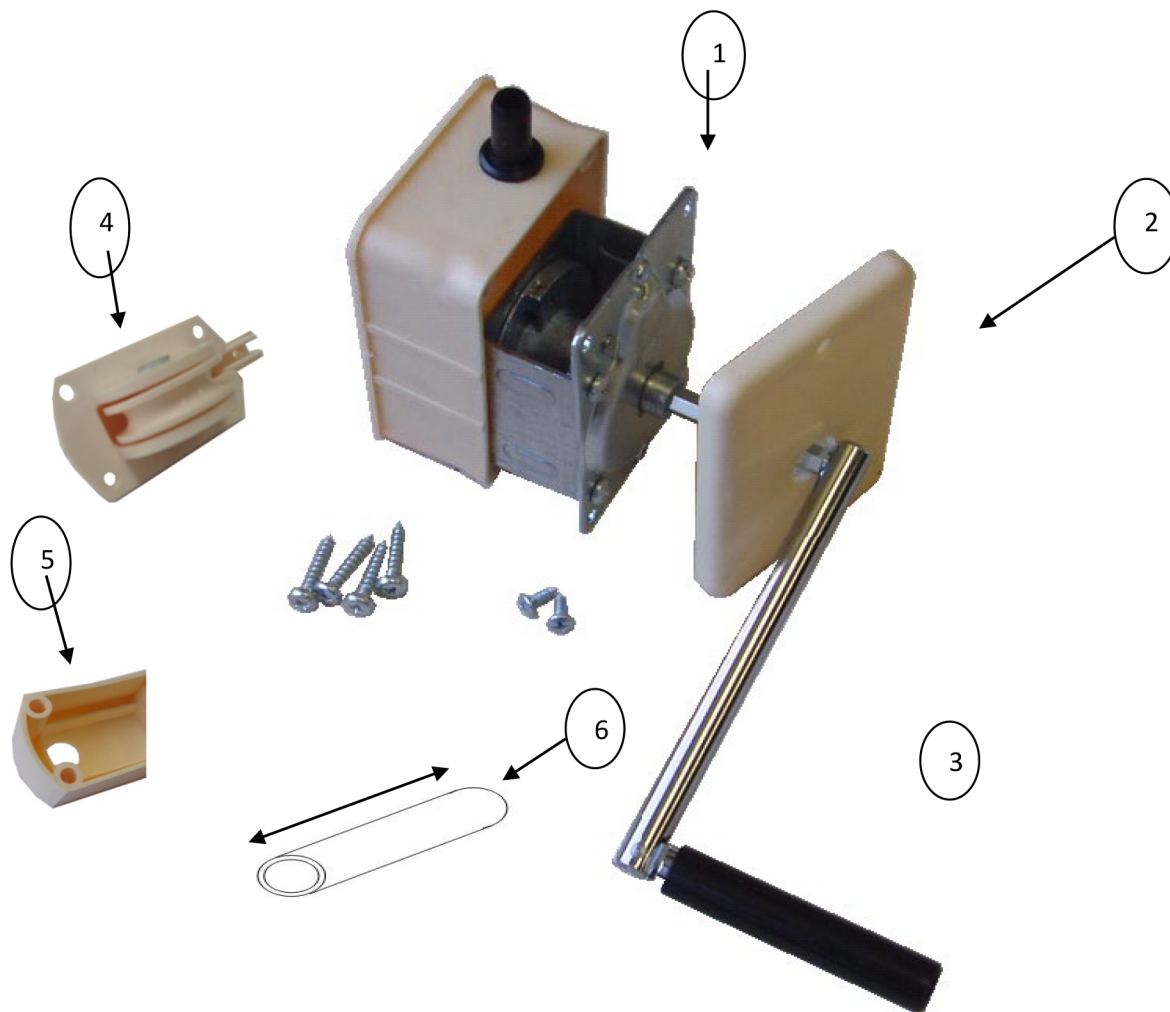

## Madrid Winch Assembly

Item No	Stock No	Description <small>cat p-193</small>
1	15303	Kit - Madrid Winch with plastic box (Cream) and screws 55328K0091
2	15302	Madrid Cover Plate for/331KES- (cream)with screws 55331PES91
3	15532	Swivel Handle 140-8Hex-80
4	16100	Frontal rope guide- PVC - Cream
5	16101	Frontal rope guide spacer – PVC - Cream
6	16102	Conduit 14mm dia x 1mm wall x 2000 long