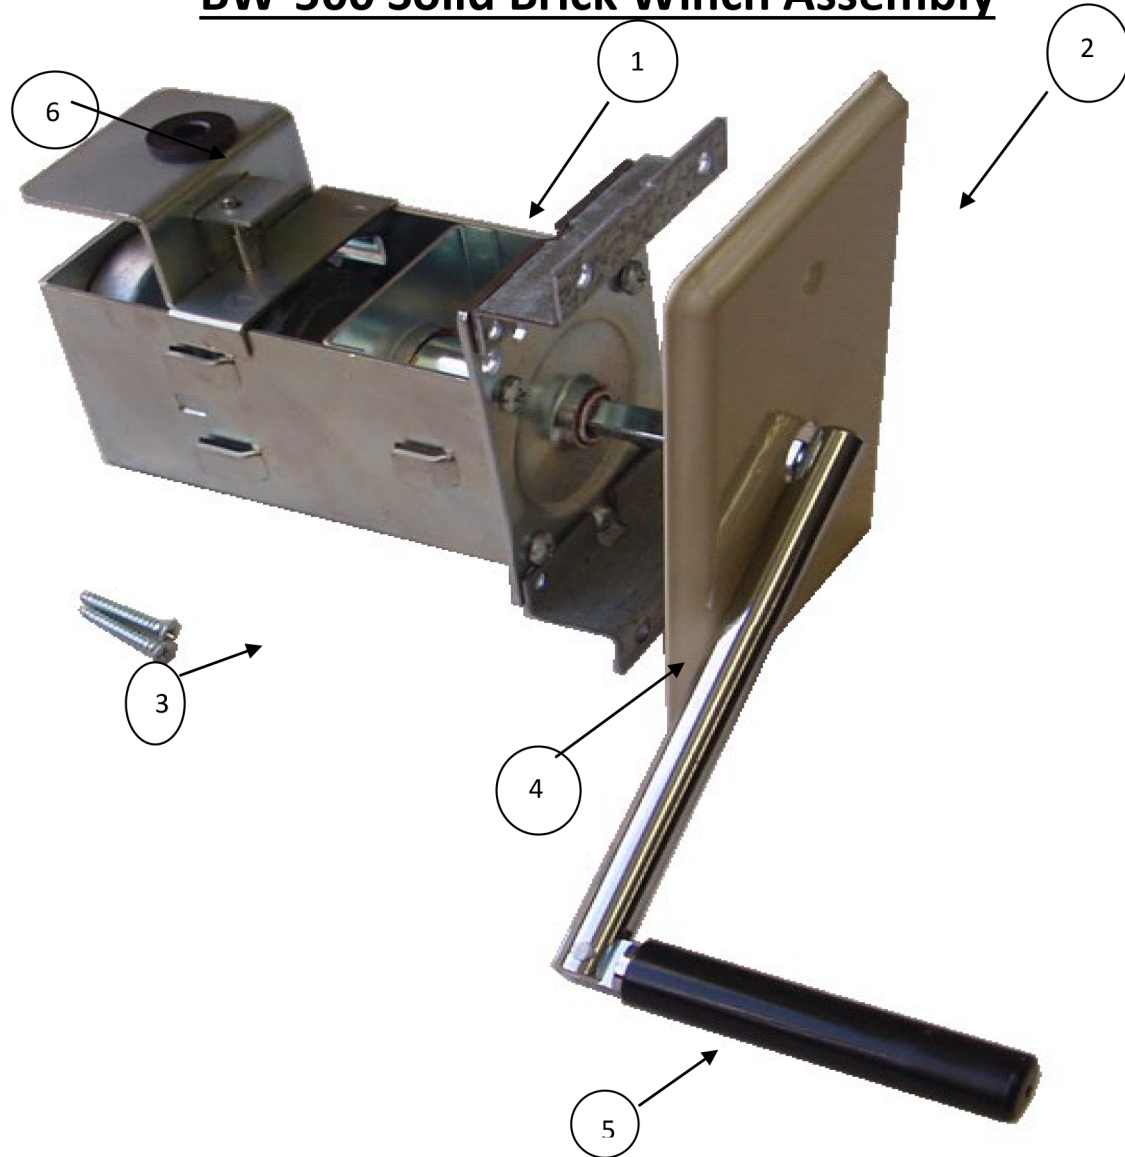

BW-500 Solid Brick Winch Assembly

Item No	Stock No	Description
1	15310	Winch Body
2	15312 C	Cover Plate (Cream)
3	15315	2 Cover fixing screws 8G x 1"
4	15510	2 Solid Brick fixing brackets
5	15532	Swivel Handle 140-8Hex-80
6	15540	Black Nylon Guide Bush (Solid Brick)