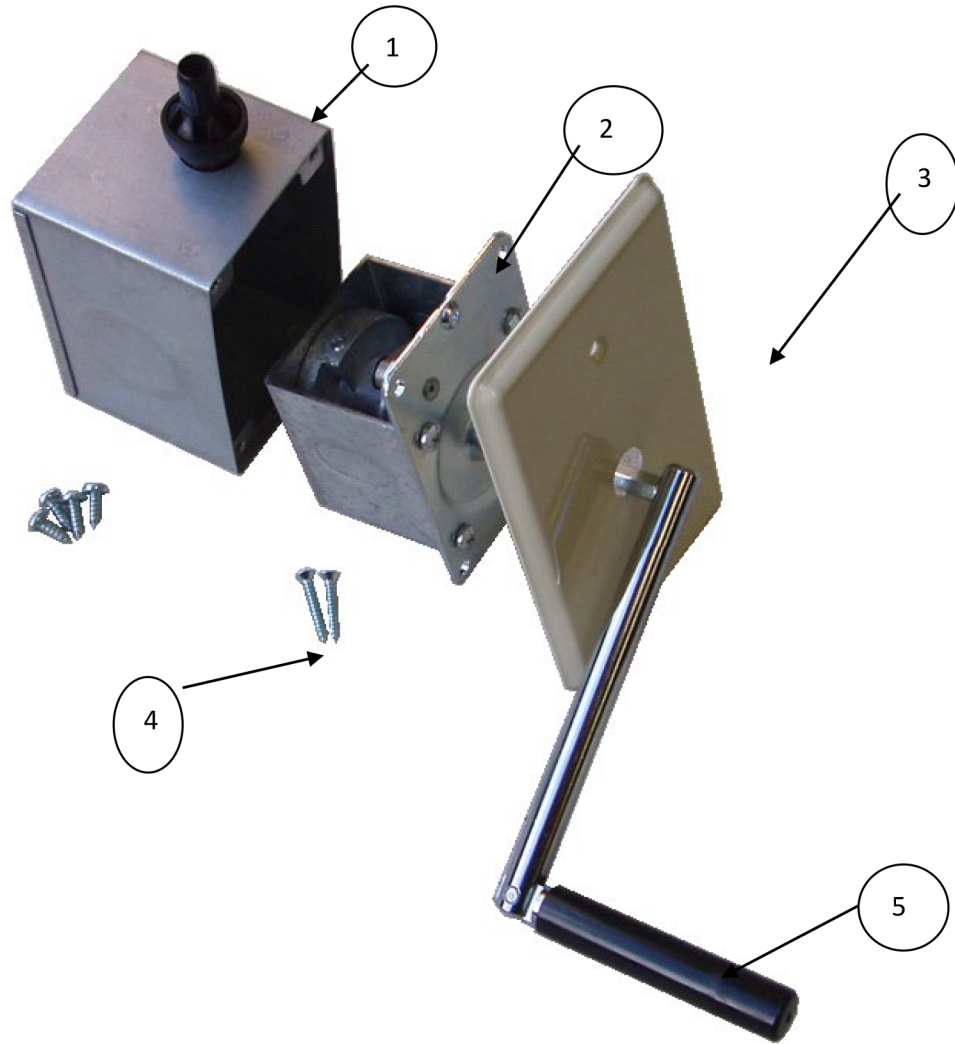

BW-400 Short Winch Assembly (metal box)

Item No	Stock No	Description <small>cat p-194</small>
1	15129	Steel Box with 4 Fixing screws
2	15301	Salento Winch -50kg (327.M.00.20)
3	15312 C	Cover Plate (Cream)
4	15315	2 Cover fixing screws 8G x 1"
5	15532	Swivel Handle 140-8Hex-80