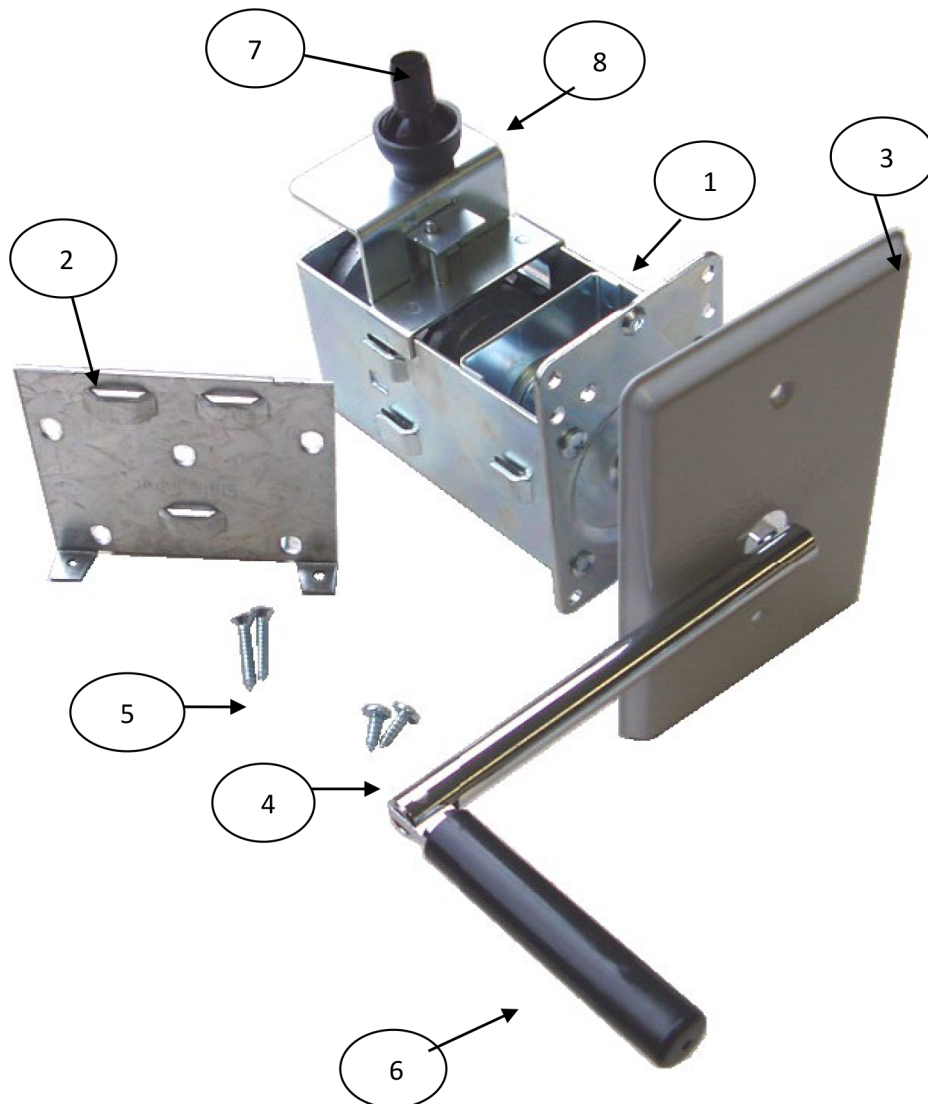

BW-300 Standard Winch Assembly

Item No	Stock No	Description
1	15310	Winch Body
2	15311	Side Fixing Bracket
3	15312 C	Cover Plate (Cream)
4	15314	2 Side fixing screws 10G x ½"
5	15315	2 Cover fixing screws 8G x 1"
6	15532	Swivel Handle 140-8Hex-80
7	15127	Male- Plastic Guide
8	15128	Female – Plastic Guide